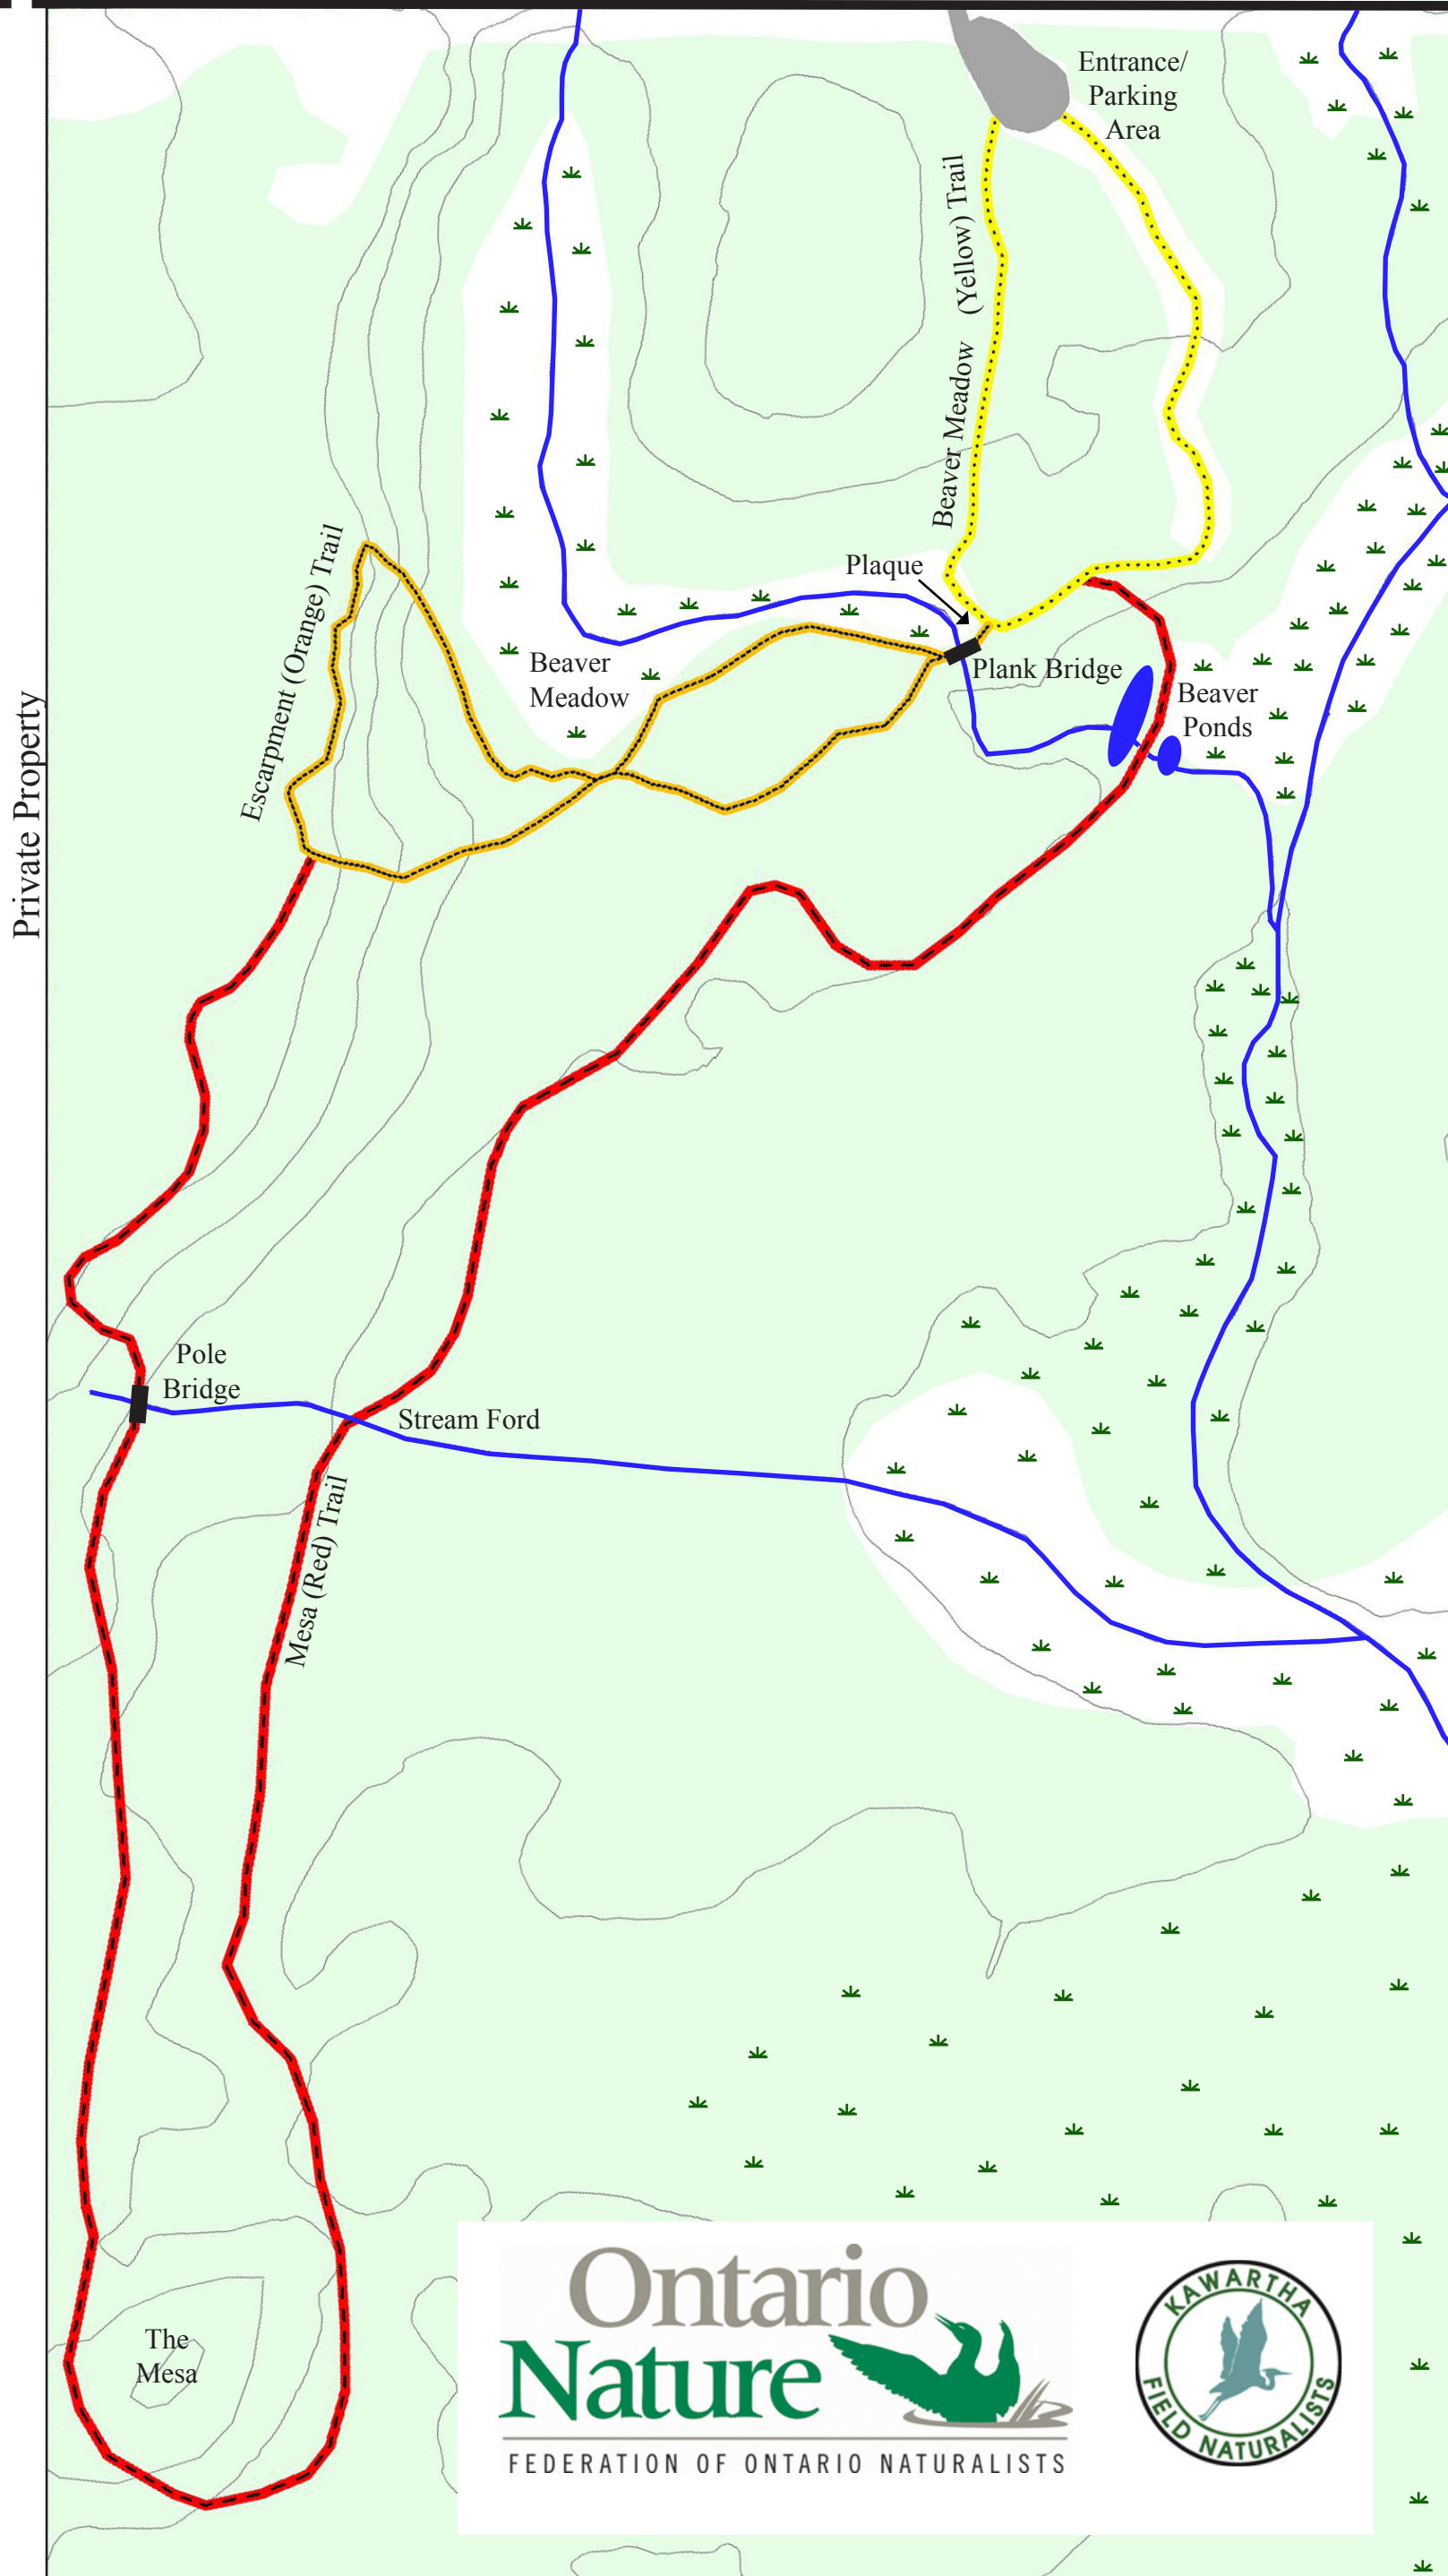

# Altberg Wildlife Sanctuary Nature Reserve

Road 45

The 2006 north magnetic bearing is approximately 12 degrees 4 minutes west of true north. Annual change increasing approximately 3.2 minutes west. This map is not intended for navigational purposes.

- Wetlands
  - Stream
  - Contour (interval 5 metres)
  - Beaver Meadow (Yellow) Trail
  - Escarpment (Orange) Trail
  - Mesa (Red) Trail
  - You Are Here
- 50 0 50 100 150 200  
scale in metres (approximate)